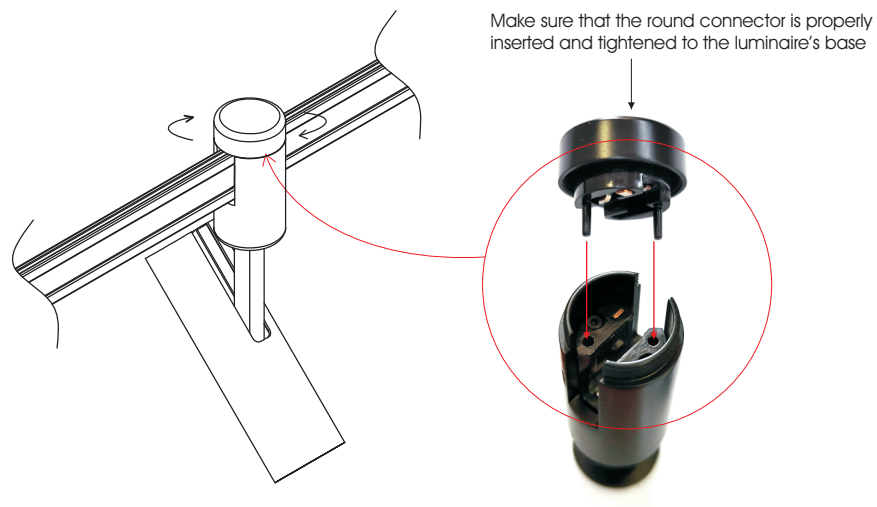

FORMA FLEX SPOT BRACKET ADJ 4W

Installation Manual

1

Attention

Switch off the main power.

2

3

4