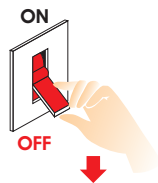

FORMA FLEX SPOT BRACKET ADJ 4W

Installation Manual

1

Attention

Switch off the main power.

2

3

4