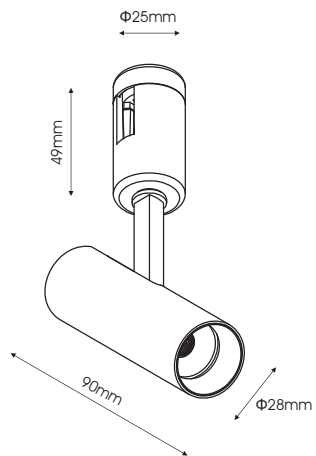

FORMA FLEX SPOT BRACKET ADJ 4W

Installation Manual

1

Attention

Switch off the main power.

2

3

4